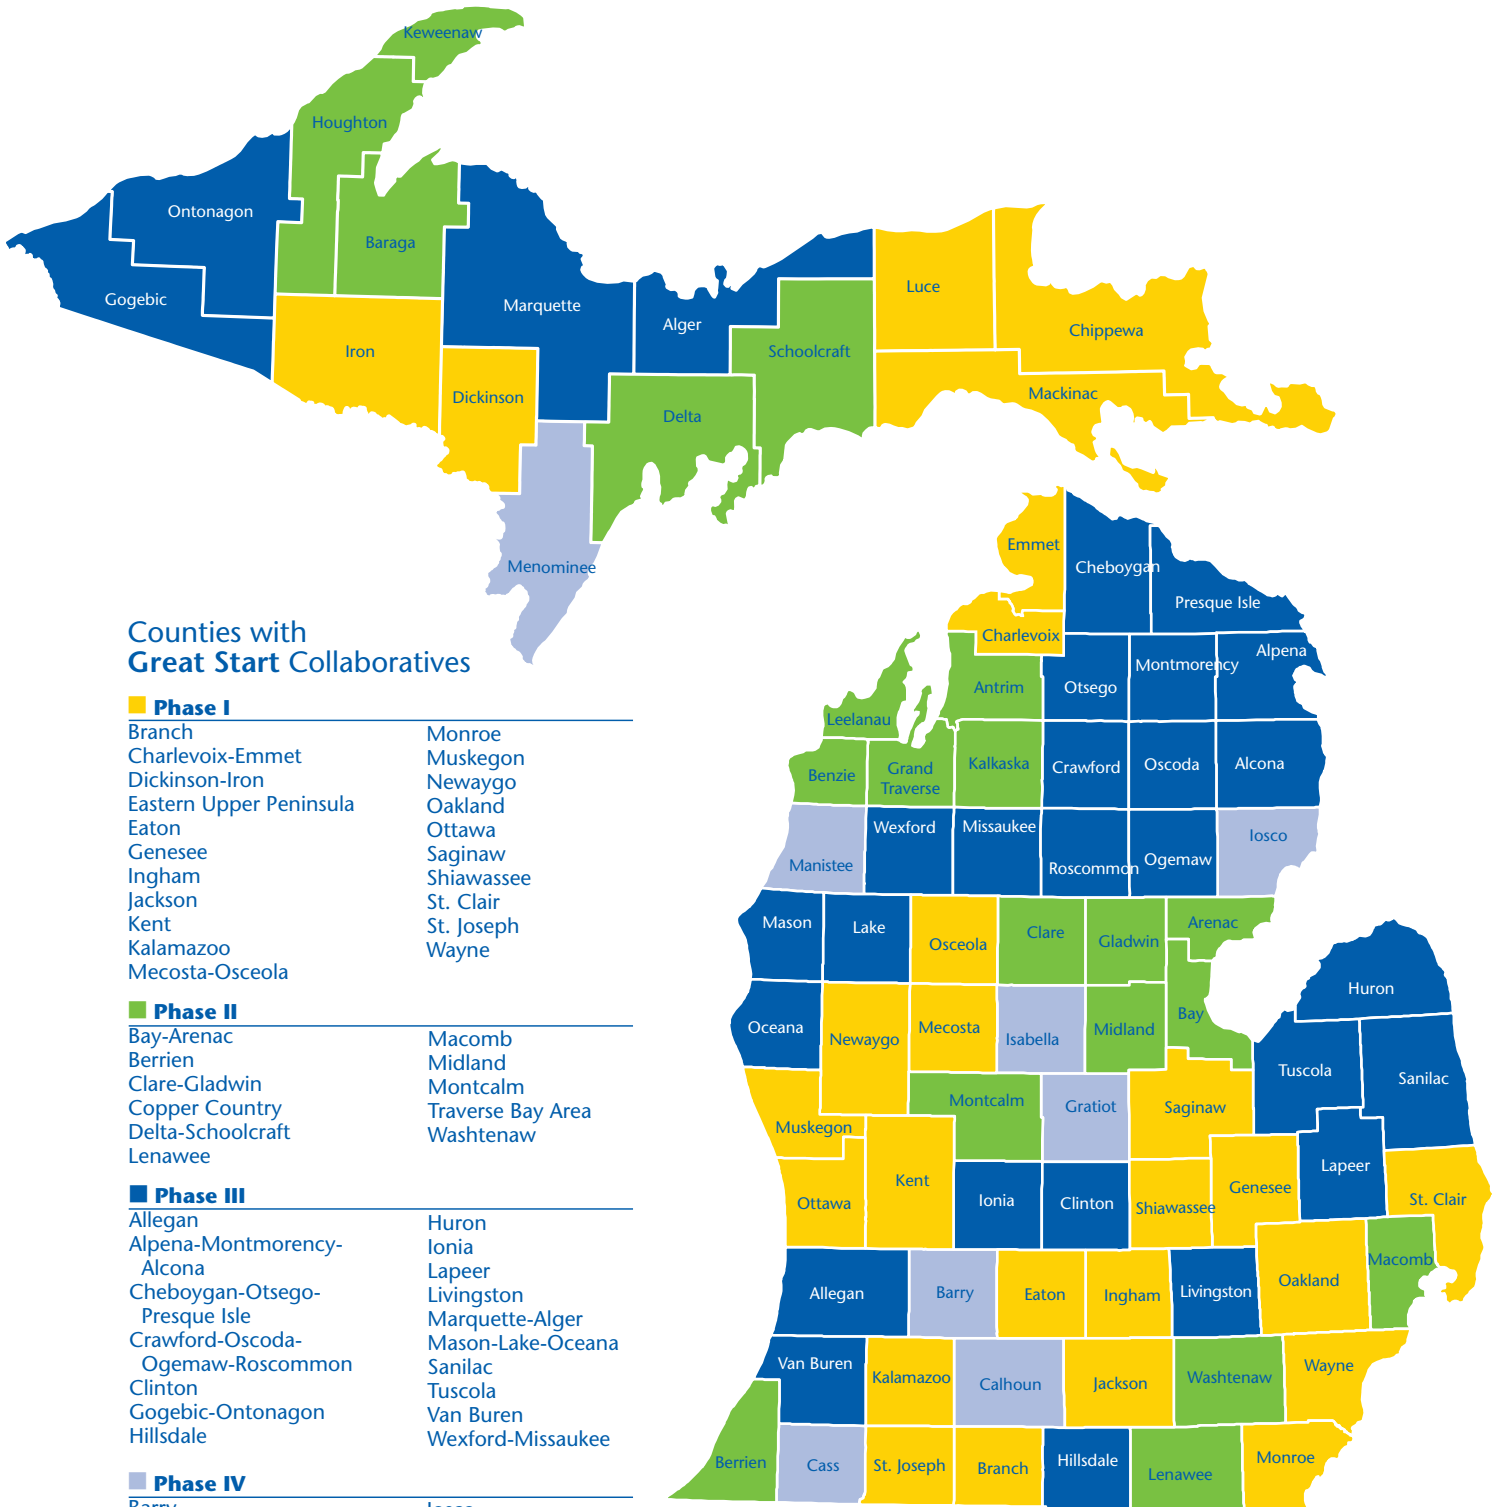

# Great Start Network

## Counties with Great Start Collaboratives

### Phase I

Branch	Monroe
Charlevoix-Emmet	Muskegon
Dickinson-Iron	Newaygo
Eastern Upper Peninsula	Oakland
Eaton	Ottawa
Genesee	Saginaw
Ingham	Shiawassee
Jackson	St. Clair
Kent	St. Joseph
Kalamazoo	Wayne
Mecosta-Osceola	

### Phase III

Allegan	Huron
Alpena-Montmorency-Alcona	Ionia
Cheboygan-Otsego-Presque Isle	Lapeer
Crawford-Oscoda-Ogemaw-Roscommon	Livingston
Clinton	Marquette-Alger
Gogebic-Ontonagon	Mason-Lake-Oceana
Hillsdale	Sanilac
	Tuscola
	Van Buren
	Wexford-Missaukee